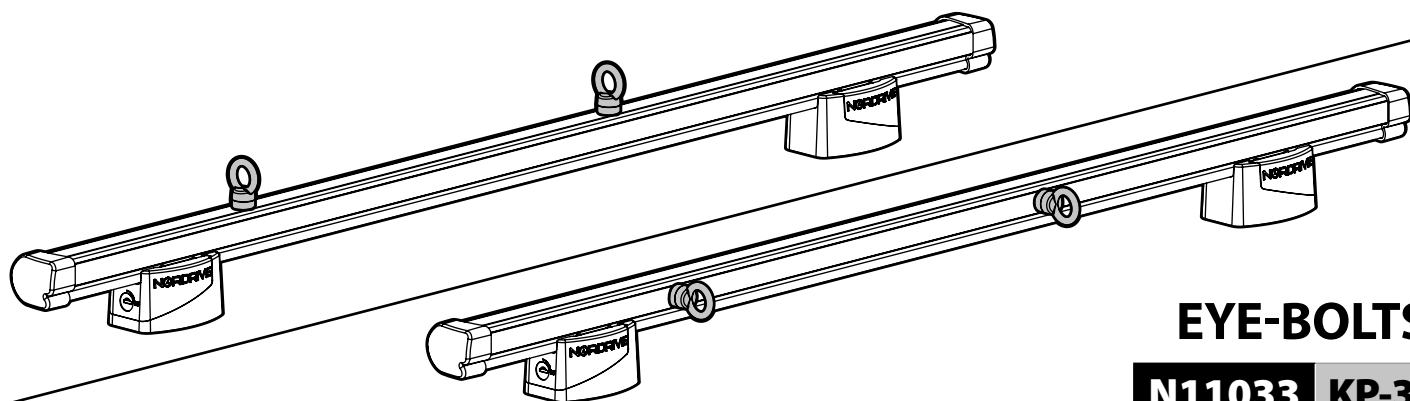

EYE-BOLTS

N11033 KP-3